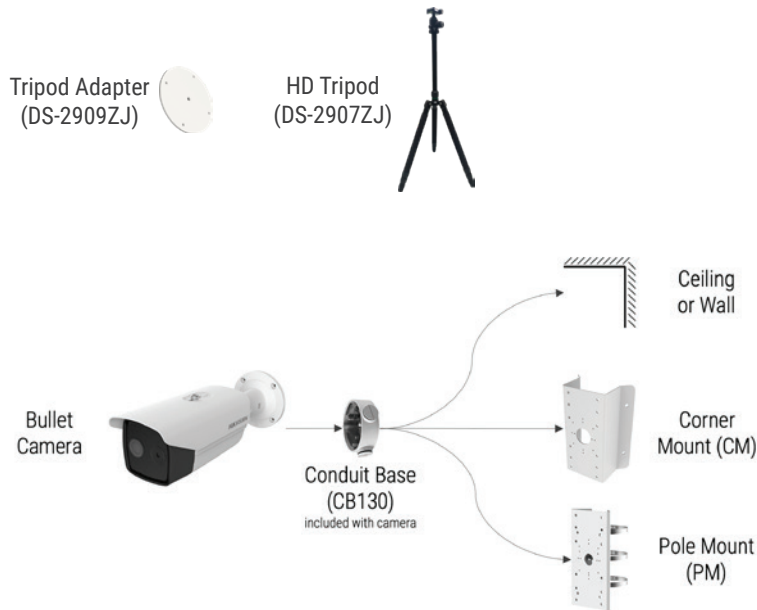

BETTER			
KEY FEATURES 0.9° F Accuracy Smart Measurement Mask Enforcement Automated Voice Alarms Rapid Screening		Short-range Turret Camera DS-2TD1217B-3/PA Effective Range: 2.6 to 4.9 ft.	The short-range turret and mid-range bullet cameras can be mounted on a tripod for a portable solution or affixed to a wall or ceiling for a long-term solution. The cameras can measure skin-surface temperature of up to 30 faces at one time, providing faster, more accurate screening. Additional features include face mask detection and automated voice alarms. Limiting temperature measurements solely to detected faces reduces false alarms from other heat sources such as a cup of coffee.
		Mid-range Bullet Camera DS-2TD2617B-6/PA Effective Range: 4.9 to 9.8 ft.	
		Long-range Bullet Camera DS-2TD2636B-13/P Effective Range: 8.2 to 23 ft	The long-range bullet camera provides a longer and wider effective measurement range with a higher thermographic resolution. Equipped with face detection and mask detection. Model does not have a built-in speaker with voice alarms.
		Network Video Recorder DS-7608NI-I2/8P-2TB	The NVR rapidly deploys with the cameras to provide a simple visual interface for monitoring temperature alarms. This NVR also powers the camera via PoE and it can record camera video and alarms on the included 2 TB of storage.
		22" Monitor DS-D5022QE-B	This Full HD 22" LED-Backlit LCD monitor connects directly to the NVR via HDMI to show the operator which individual has an elevated skin-surface temperature.

Handheld Camera Bracket Diagram

Bullet Camera Bracket Diagram

Turret Camera Bracket Diagram