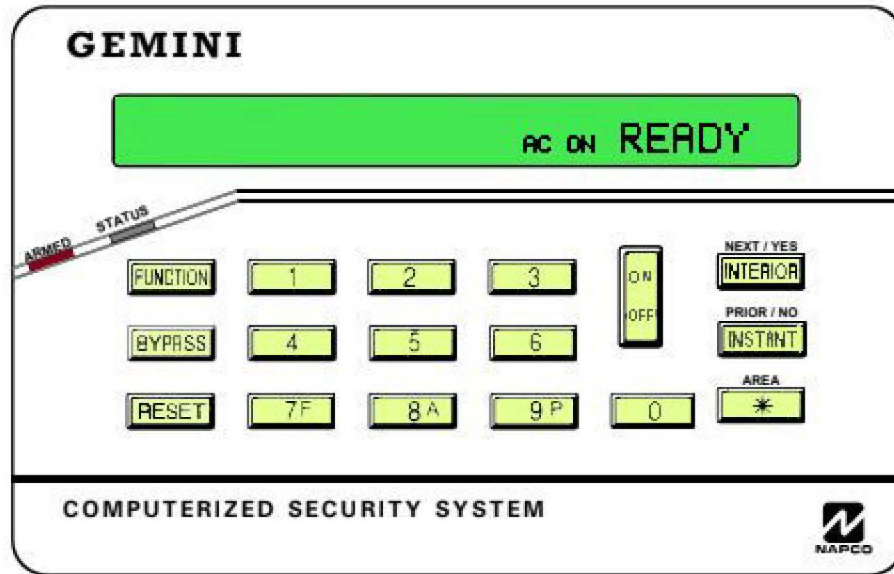

COMMON ERROR CODES

NN= Zone Number

E01-00	AC Power Failure	E02-00	System Low Battery
E03-00	Communication Failure	E04-NN	RF Transmitter Failure
E05-NN	RF Transmitter Low Battery	E06-NN	Receiver Response Failure
E10-NN	Keypad Response Failure	E11-NN	Keypad Tamper Condition
E15-NN	RF Transmitter Tamper	E16-NN	Receiver Jammed
E17-NN	Receiver Tamper	E18-NN	Keyfob Low Battery
E19-NN	User Program Memory Error		